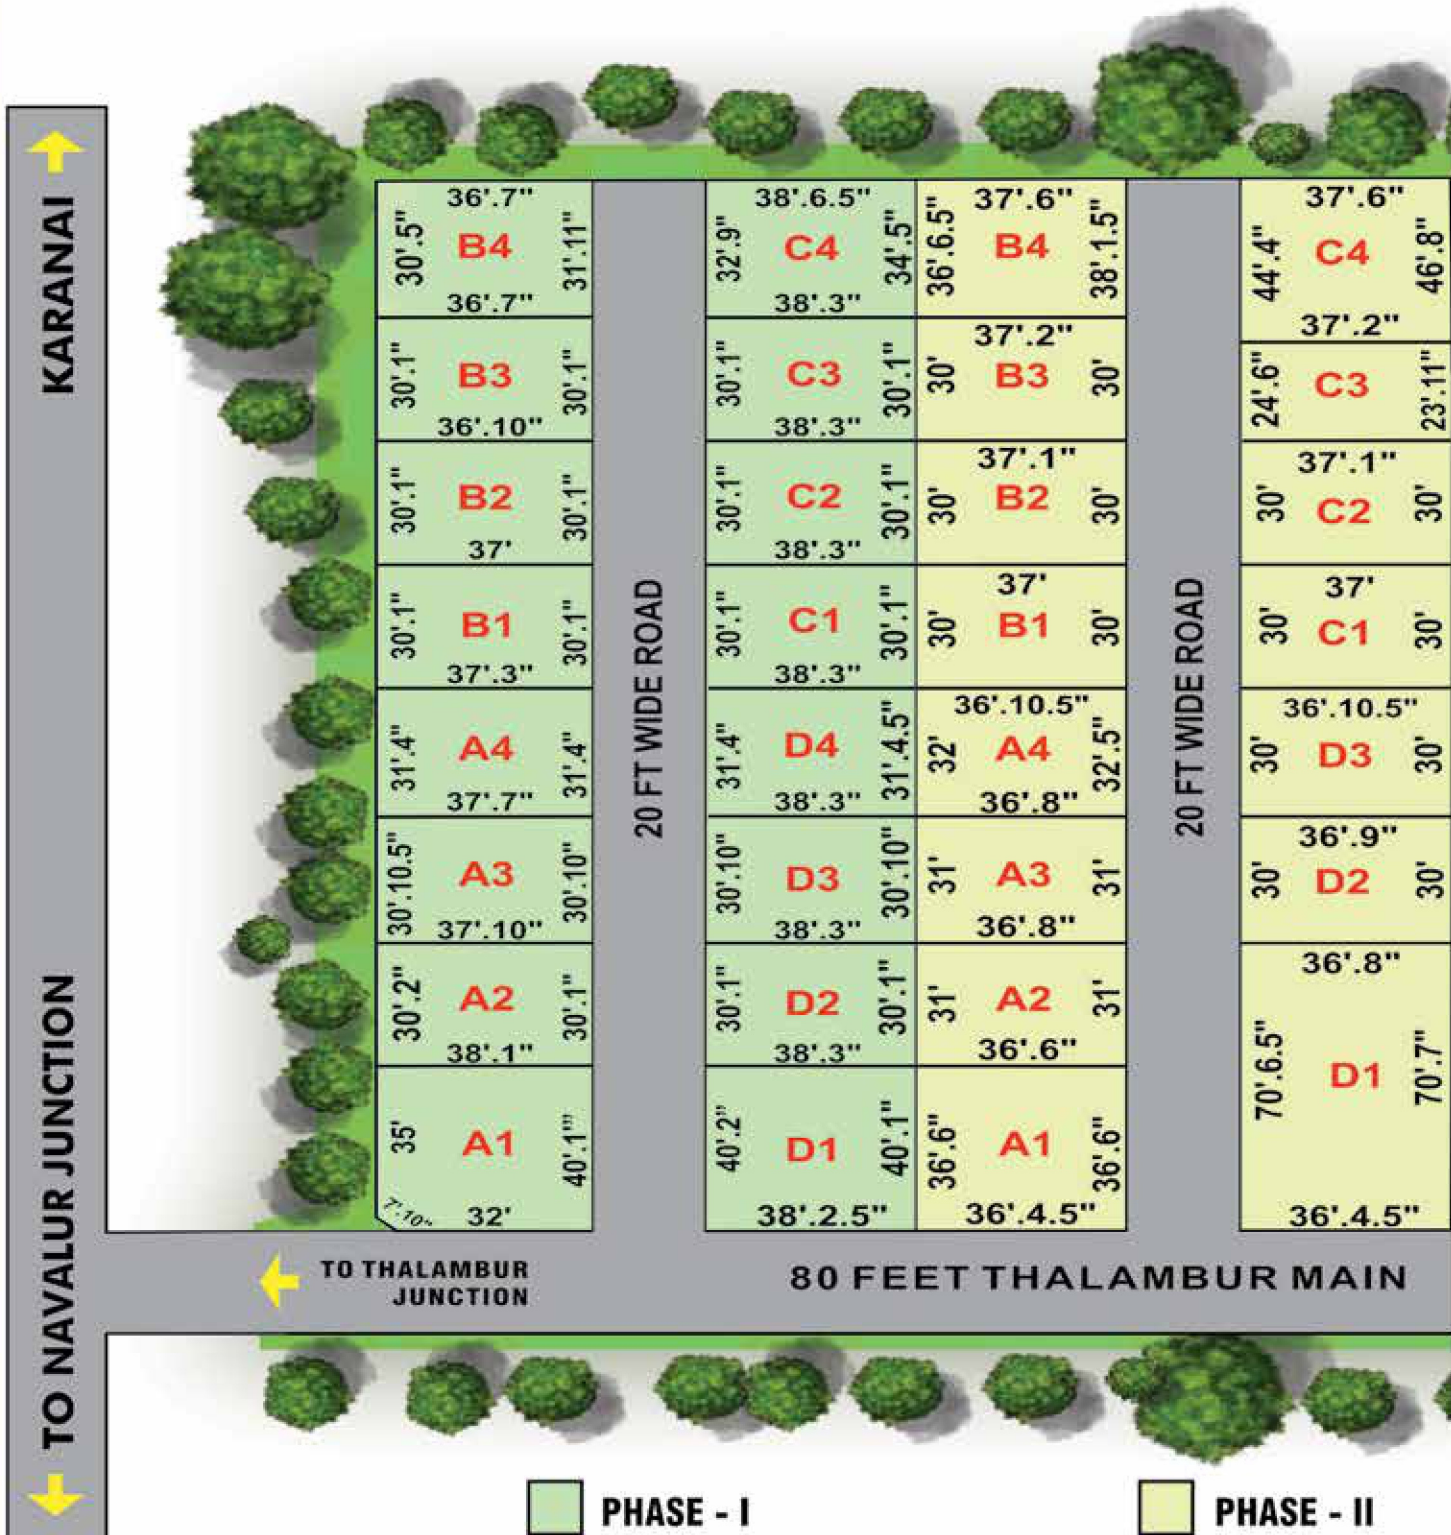

Spectrum BG Premium Thalambur Village @ OMR - Navalur

& DEVELOPERS

Villas / Villa Plots

PHASE - I

Site Plan Showing The Proposed Regularization of Sub Division Plot in S.No: 5/3A at Thalambur Village karanaï Panchayat, Thiruporur Taluk, Chengalpattu District.

PHASE - II

Site Plan Showing The Proposed Regularization of Sub Division Plot in S.No: 5/3B at Thalambur Village, karanaï Panchayat, Thiruporur Taluk, Chengalpattu District.

PHASE - III

Site Plan Showing The Proposed Regularization of Sub Division Plot in S.No: 5/4B & 12/1B3 at Thalambur Village, karanaï Panchayat, Thiruporur Taluk, Chengalpattu District.

2 BHK Villa - 3 BHK Villa

GROUND FLOOR

FIRST FLOOR

ROAD

3 BHK Floor Plan

Land Area 1200 sq.ft.
Saleable Area 1550 sq.ft.

AMENITIES

Fully Gated Community