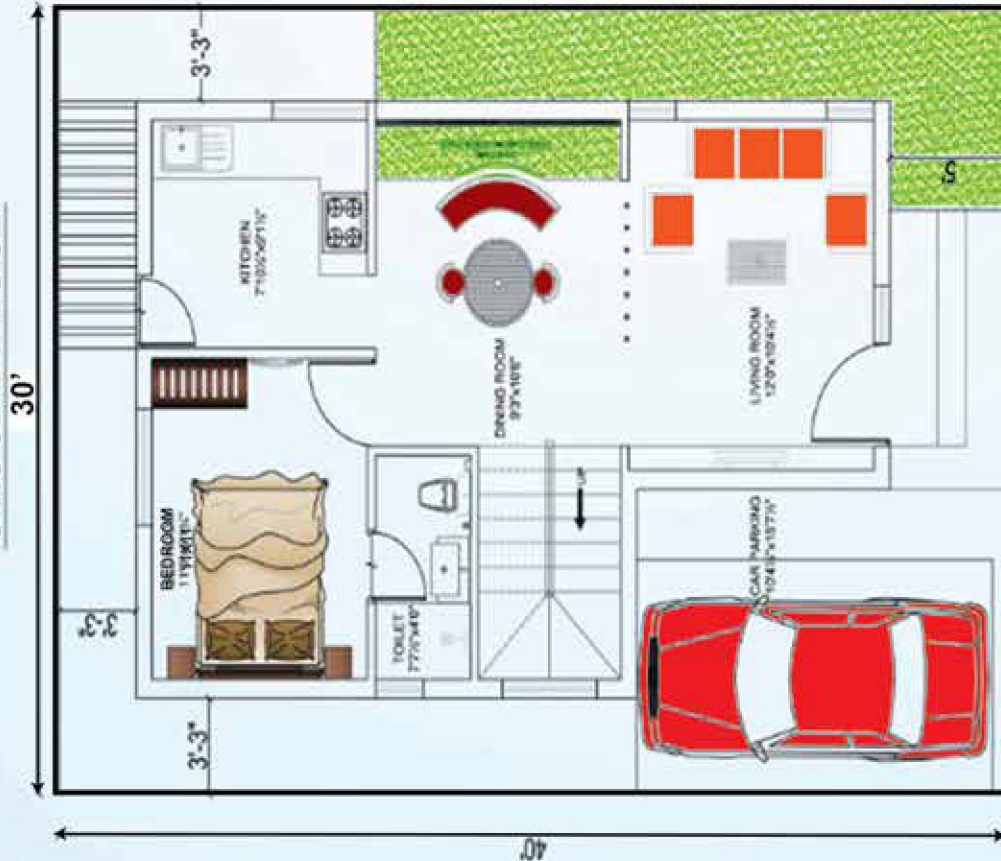

PHASE - II

Site Plan Showing The Proposed Regularization of Sub Division Plot in S.No: 5/3B at Thalambur Village, karanaï Panchayat, Thiruporur Taluk, Chengalpattu District.

PHASE - III

Site Plan Showing The Proposed Regularization of Sub Division Plot in S.No: 5/4B & 12/1B3 at Thalambur Village, karanaï Panchayat, Thiruporur Taluk, Chengalpattu District.

S.NO	PLOT NO	SQ.FT
PHASE - 1		
1	A3	1159
2	A4	1171
3	B1	1114
4	B2	1109
5	B3	1104
6	B4	1135
7	C1	1147
8	C2	1147
9	C3	1147
10	C4	1280
11	D2	1147
12	D3	1175
13	D4	1195
PHASE - 2		
14	A3	1119
15	A4	1161
16	B1	1089
17	B2	1093
18	B3	1098
19	B4	1373
20	C1	1090
21	C2	1092
22	C3	878
23	C4	1680
24	D2	1079
25	D3	1081
PHASE - 3		
26	A1	2459
27	A2	1080
28	B1	1097
29	B2	1054
30	B3	1545
31	C1	1517
32	C2	1471
33	C3	1670
34	D1	2973
35	D2	1389

2 BHK Villa - 3 BHK Villa

GROUND FLOOR

FIRST FLOOR

ROAD

3 BHK Floor Plan

Land Area 1200 sq.ft.
Saleable Area 1550 sq.ft.

AMENITIES

Fully Gated Community